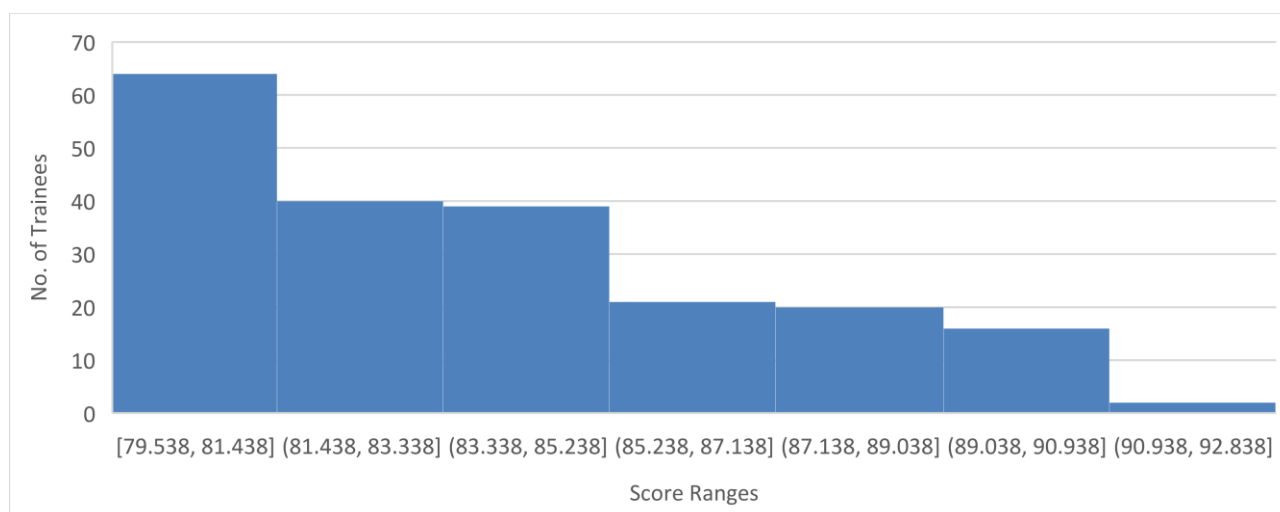

Oxford Foundation School Scoring Range 2020 – 2022

The table below shows the range of scores achieved by candidates that have been allocated to the Oxford Foundation School for Foundation Years 2020 – 2022. These scores do not include any pre-allocated applications.

Rank	Score	No. of Applicants
1	92.178	1
2	91.506	1
3	90.833	1
4	90.796	1
5	90.426	1
6	90.274	1
7	90.12	1
8	89.939	1
9	89.869	1
10	89.612	1
11	89.495	1
12	89.479	1
13	89.424	1
14	89.41	1
15	89.337	1
16	89.326	1
17	89.224	1
18	89.125	1
19	88.984	1
20	88.944	1
21	88.714	1
22	88.684	1
23	88.495	1
24	88.461	1

25	88.329	1
26	88.298	1
27	88.294	1
28	88.166	1
29	88.015	1
30	87.992	1
31	87.805	1
32	87.751	1
33	87.75	1
34	87.736	1
35	87.729	1
36	87.399	1
37	87.201	1
38	87.166	1
39	87.134	1
40	87.113	1
41	87.109	1
42	86.955	1
43	86.797	1
44	86.736	1
45	86.729	1
46	86.488	1
47	86.384	1
48	86.093	1
49	86.061	1